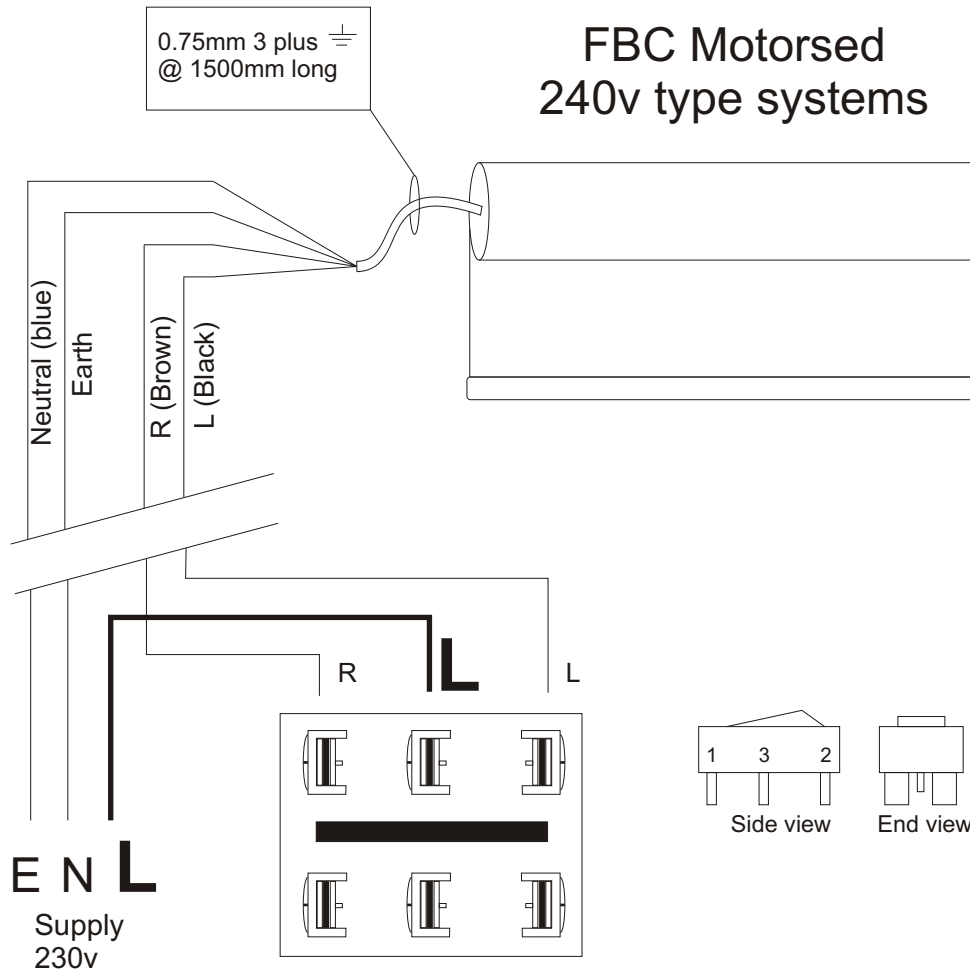

FBC Motorsed 240v type systems

Motor Type
2

1 Motor operating
from 1 switch

Drawing Number
D202