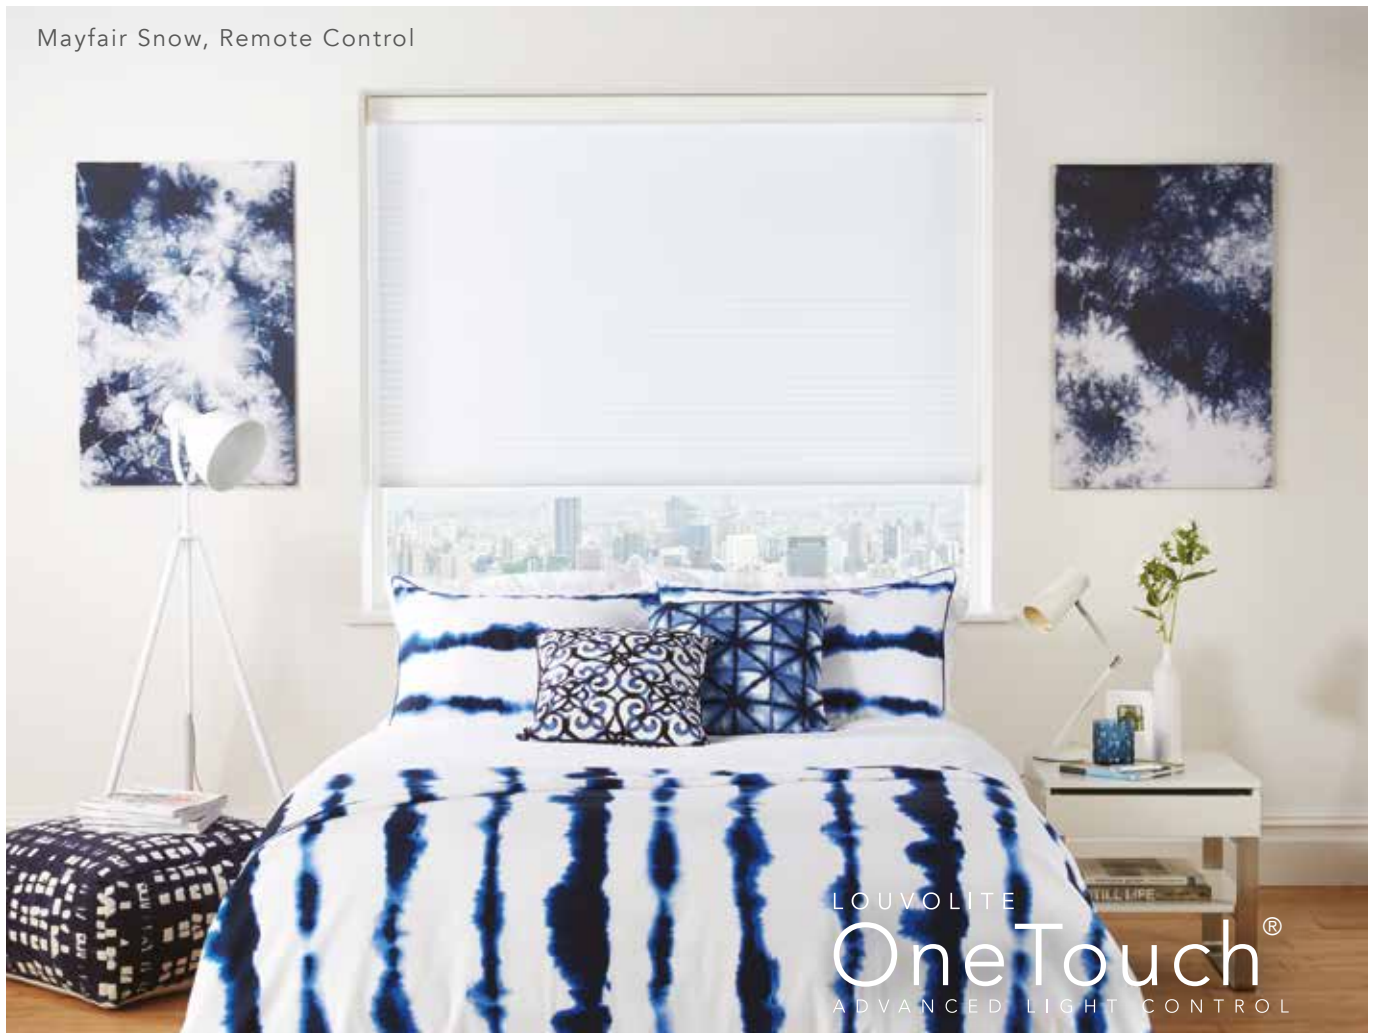

MODERNISE

your home with motorisation

Increase privacy levels and filter daylight more conveniently with the addition of luxury motorisation for your Visage blind. Using the rechargeable battery powered motor with remote control, you can raise or lower your blind at the touch of a button.

Louvolute One Touch™ brings you motorisation at surprisingly low prices as the battery powered motors require no wiring, making installation quick, clean and simple.

Mayfair Snow, Remote Control