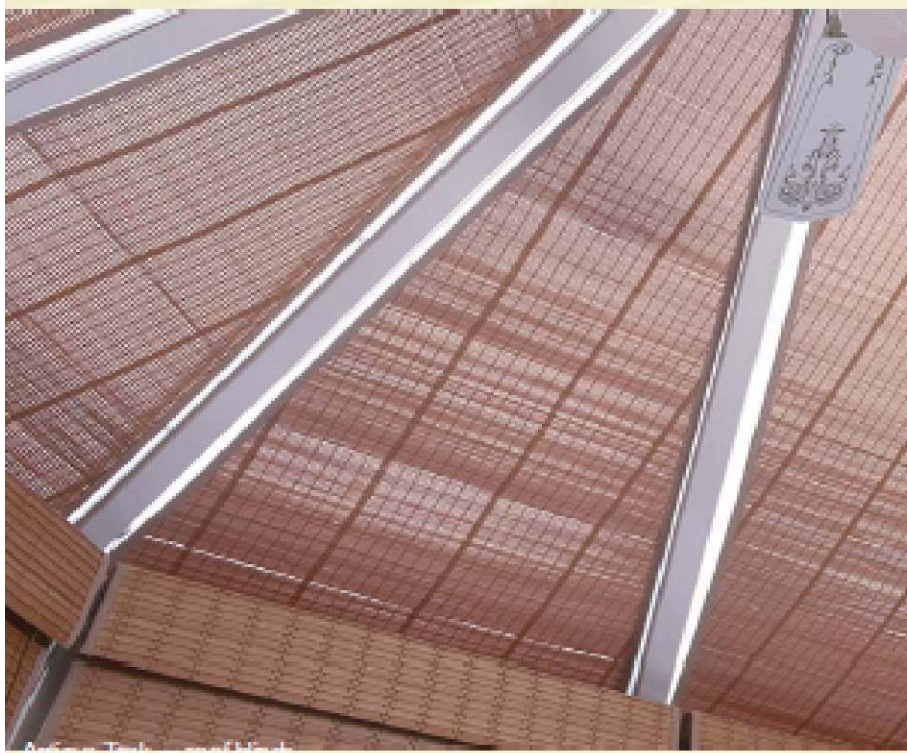

www.farnboroughblinds.com

Create the mood naturally

Woven Wood Blind Collection

Roof blinds: Antigua Natural
Side blinds: Martinique Natural

H-bai White

Spring Teak and Honey

Ideally suited for conservatories, Natural Weaves® blinds gently filter daylight into your room creating a natural ambience throughout the changing seasons